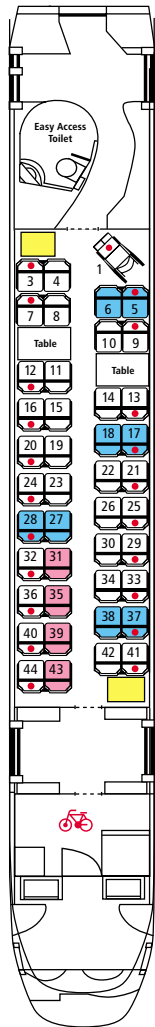

Super Voyager trains (4 & 5 carriages)

Coach A (& G*)

Standard
42 seats
1 wheelchair
4 bikes
Quiet Zone

Coach B (& H*)

Standard
68 seats

Coach C (& J*)

(on 5 carriage trains only)
Standard
68 seats

Coach D (& K*)

Standard or First Class
58 seats
The Shop

Coach E (& L*)

First Class
26 seats
1 wheelchair
Kitchen

*Additional coaches on double length train

KEY:

■ = luggage area

■ = priority seats

■ = limited/no view

● = power point seat

♿ = wheelchair position

🚲 = bikes

Virgin Trains operates a no smoking policy on all its trains.

All seats have a view unless shown otherwise.

Seat reservations are displayed electronically above seats.