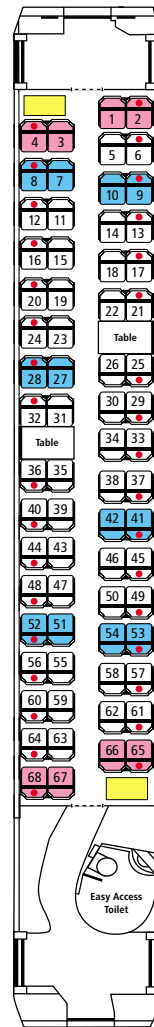

Super Voyager trains (4 & 5 carriages)

Coach A (& G*)

Standard
42 seats
1 wheelchair
4 bikes
Quiet Zone

Coach B (& H*)

Standard
68 seats

Coach C (& J*)

(on 5 carriage trains only)
Standard
68 seats

Coach D (& K*)

Standard or First Class
58 seats
The Shop

Coach E (& L*)

First Class
26 seats
1 wheelchair
Kitchen

*Additional coaches on double length train

KEY:

■ = luggage area

■ = priority seats

■ = limited/no view

● = power point seat

♿ = wheelchair position

🚲 = bikes

Virgin Trains operates a no smoking policy on all its trains.

All seats have a view unless shown otherwise.

Seat reservations are displayed electronically above seats.