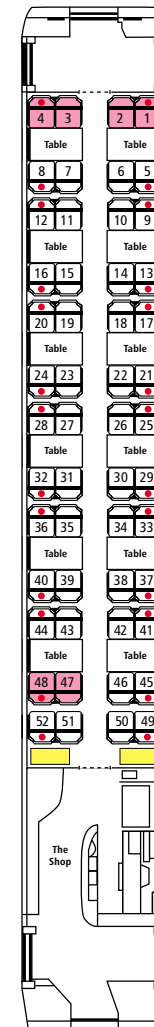

Super Voyager trains (4 & 5 carriages)

Coach A (& G*)

Standard
42 seats
1 wheelchair
4 bikes
Quiet Zone

Coach B (& H*)

Standard
68 seats

Coach C (& J*)

(on 5 carriage trains only)
Standard
68 seats

Coach D (& K*)

Standard or First Class
58 seats
The Shop

Coach E (& L*)

First Class
26 seats
1 wheelchair
Kitchen

*Additional coaches on double length train

KEY:

■ = luggage area

■ = priority seats

■ = limited/no view

● = power point seat

♿ = wheelchair position

🚲 = bikes

Virgin Trains operates a no smoking policy on all its trains.

All seats have a view unless shown otherwise.

Seat reservations are displayed electronically above seats.