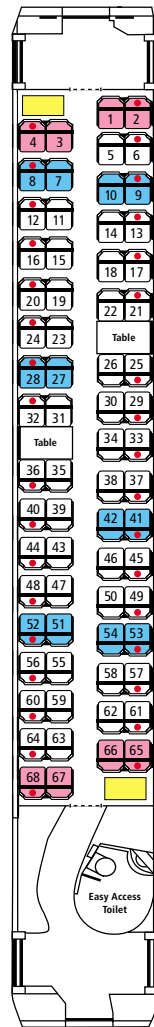

Super Voyager trains (4 & 5 carriages)

Coach A (& G*)

Standard
42 seats
1 wheelchair
4 bikes
Quiet Zone

Coach B (& H*)

Standard
68 seats

Coach C (& J*)

(on 5 carriage trains only)
Standard
68 seats

Coach D (& K*)

Standard or First Class
58 seats
The Shop

Coach E (& L*)

First Class
26 seats
1 wheelchair
Kitchen

*Additional coaches on double length train

KEY:

■ = luggage area

■ = priority seats

■ = limited/no view

● = power point seat

♿ = wheelchair position

🚲 = bikes

Virgin Trains operates a no smoking policy on all its trains.

All seats have a view unless shown otherwise.

Seat reservations are displayed electronically above seats.