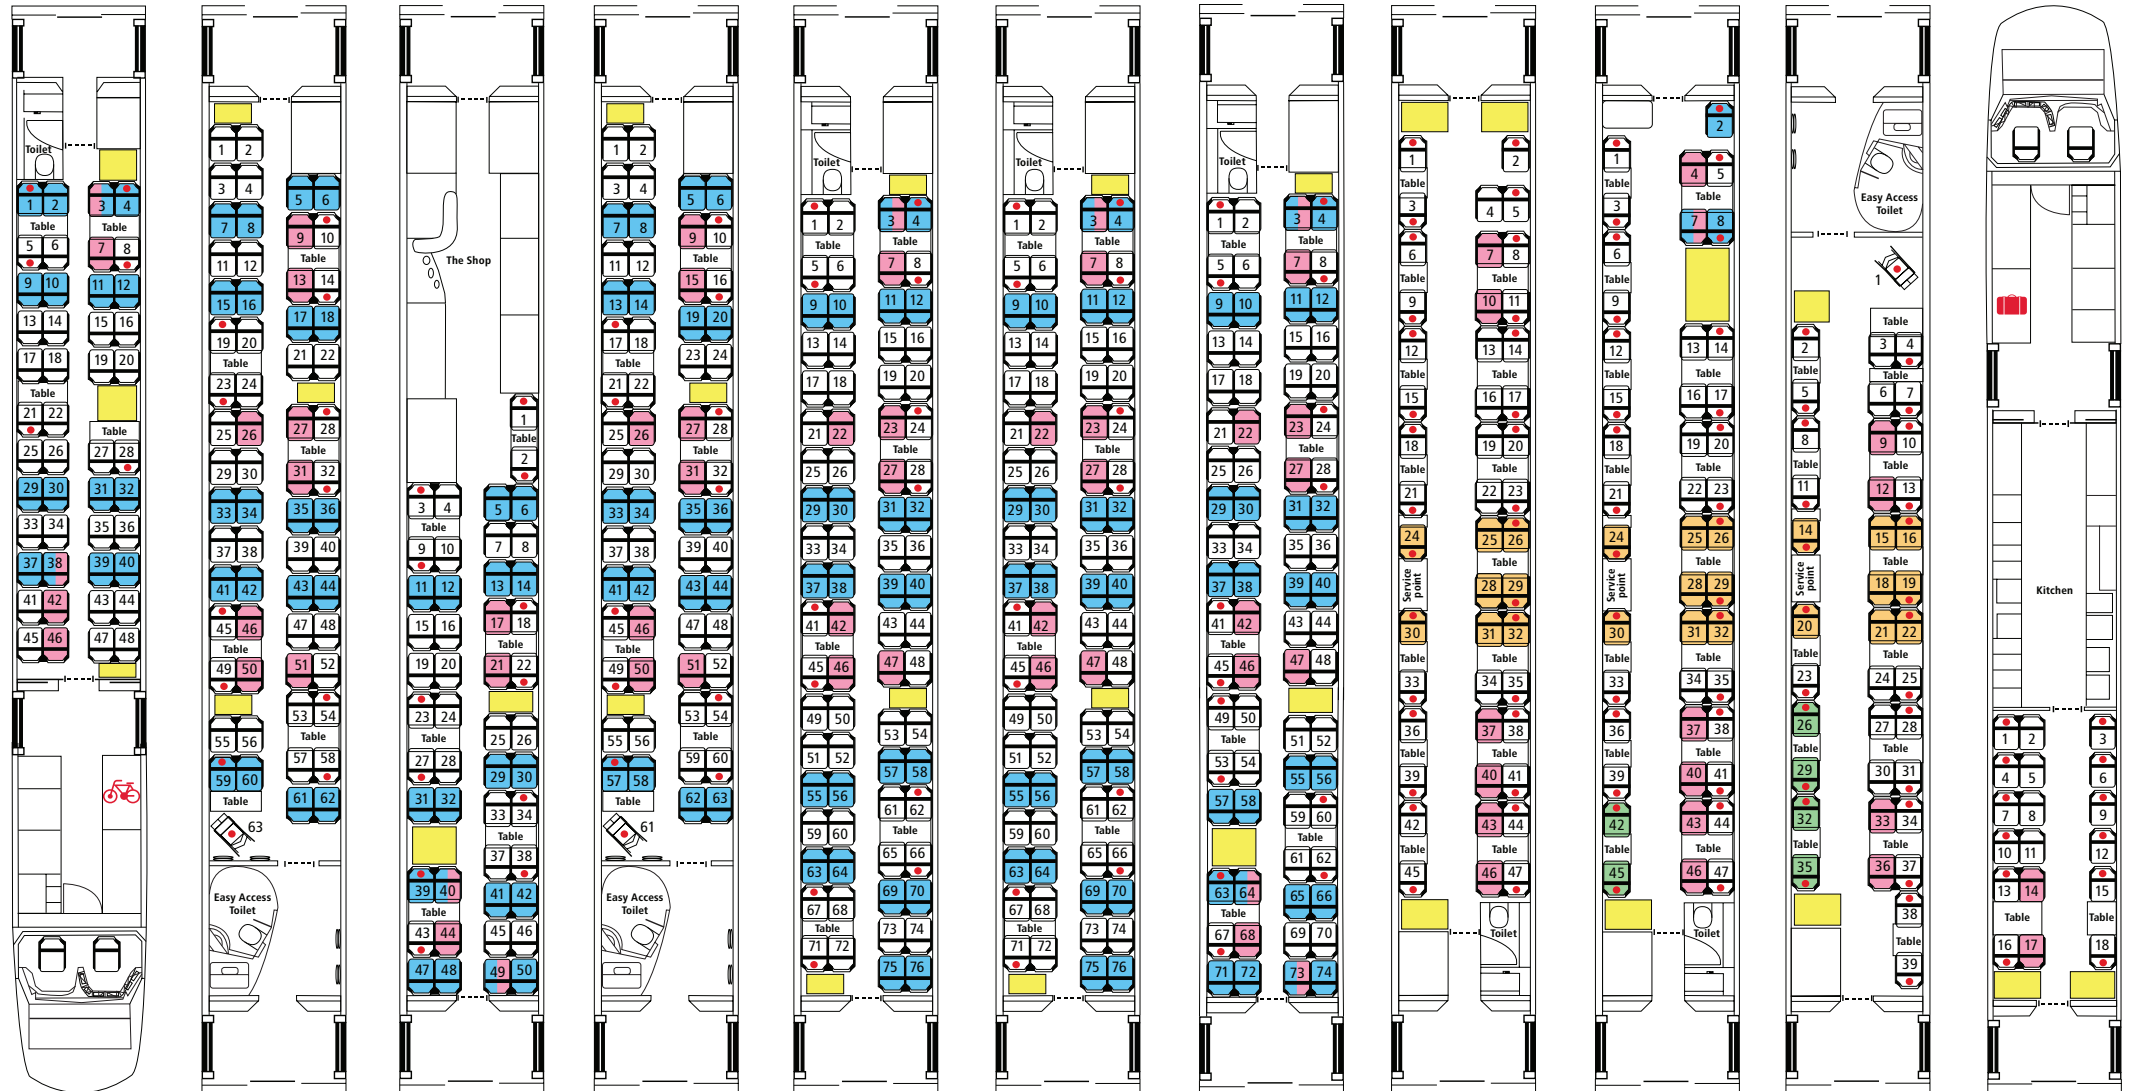

*Additional coaches on 11-car trains

Pendolino trains

- Coach A**
Standard
 46 seats
 bike(s)
 Quiet Zone
- Coach B**
Standard
 62 seats
 1 wheelchair
- Coach C**
Standard
 48 seats
 The Shop
- Coach D**
Standard
 62 seats
 1 wheelchair
- Coach E**
Standard
 76 seats
- Coach F***
Standard
 76 seats
- Coach U***
Standard
 74 seats
- Coach G**
First Class
 46 seats
- Coach H**
First Class
 44 seats
 Quiet Zone
- Coach J**
First Class
 37 seats
 1 wheelchair
- Coach K**
First Class
 18 seats
 Kitchen
 Luggage

KEY: ■ = luggage area ■ = priority seats ■ = traveller seats ■ = limited/no view ■ = service point seat ● = power point seat = wheelchair position ■ = luggage = bikes

Virgin Trains operates a no smoking policy on all its trains. All seats have a view unless shown otherwise. Seat reservations are displayed electronically above seats.