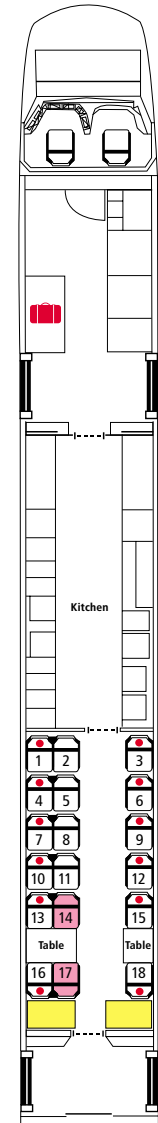

Pendolino trains

Coach A
Standard
46 seats
bike(s)
Quiet Zone

Coach B
Standard
62 seats
1 wheelchair

Coach C
Standard
48 seats
The Shop

Coach D
Standard
62 seats
1 wheelchair

Coach E
Standard
76 seats

Coach G
First Class
46 seats

Coach H
First Class
44 seats
Quiet Zone

Coach J
First Class
37 seats
1 wheelchair

Coach K
First Class
18 seats
Kitchen
Luggage

KEY: ■ = luggage area ■ = priority seats ■ = traveller seats ■ = limited/no view ■ = service point seat ● = power point seat = wheelchair position = luggage = bikes

Virgin Trains operates a no smoking policy on all its trains. All seats have a view unless shown otherwise. Seat reservations are displayed electronically above seats.