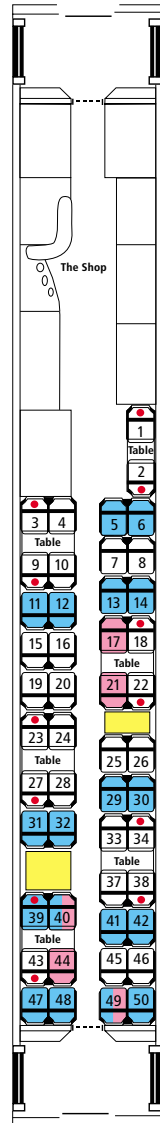

Pendolino trains

Coach A
Standard
46 seats
bike(s)
Quiet Zone

Coach B
Standard
62 seats
1 wheelchair

Coach C
Standard
48 seats
The Shop

Coach D
Standard
62 seats
1 wheelchair

Coach E
Standard
76 seats

Coach G
First Class
46 seats

Coach H
First Class
44 seats
Quiet Zone

Coach J
First Class
37 seats
1 wheelchair

Coach K
First Class
18 seats
Kitchen
Luggage

KEY: ■ = luggage area ■ = priority seats ■ = traveller seats ■ = limited/no view ■ = service point seat ● = power point seat = wheelchair position = luggage = bikes

Virgin Trains operates a no smoking policy on all its trains. All seats have a view unless shown otherwise. Seat reservations are displayed electronically above seats.