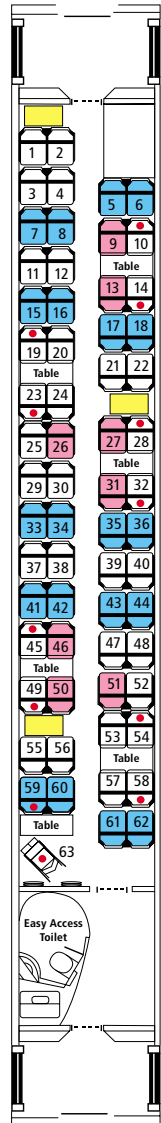

Pendolino trains

Coach A
Standard
46 seats
bike(s)
Quiet Zone

Coach B
Standard
62 seats
1 wheelchair

Coach C
Standard
48 seats
The Shop

Coach D
Standard
62 seats
1 wheelchair

Coach E
Standard
76 seats

Coach G
First Class
46 seats

Coach H
First Class
44 seats
Quiet Zone

Coach J
First Class
37 seats
1 wheelchair

Coach K
First Class
18 seats
Kitchen
Luggage

KEY: ■ = luggage area ■ = priority seats ■ = traveller seats ■ = limited/no view ■ = service point seat ● = power point seat = wheelchair position = luggage = bikes

Virgin Trains operates a no smoking policy on all its trains. All seats have a view unless shown otherwise. Seat reservations are displayed electronically above seats.