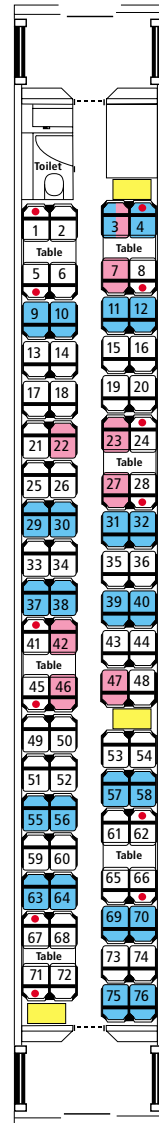

Pendolino trains

Coach A
Standard
46 seats
bike(s)
Quiet Zone

Coach B
Standard
62 seats
1 wheelchair

Coach C
Standard
48 seats
The Shop

Coach D
Standard
62 seats
1 wheelchair

Coach E
Standard
76 seats

Coach G
First Class
46 seats

Coach H
First Class
44 seats
Quiet Zone

Coach J
First Class
37 seats
1 wheelchair

Coach K
First Class
18 seats
Kitchen
Luggage

KEY: ■ = luggage area ■ = priority seats ■ = traveller seats ■ = limited/no view ■ = service point seat ● = power point seat = wheelchair position = luggage = bikes

Virgin Trains operates a no smoking policy on all its trains. All seats have a view unless shown otherwise. Seat reservations are displayed electronically above seats.