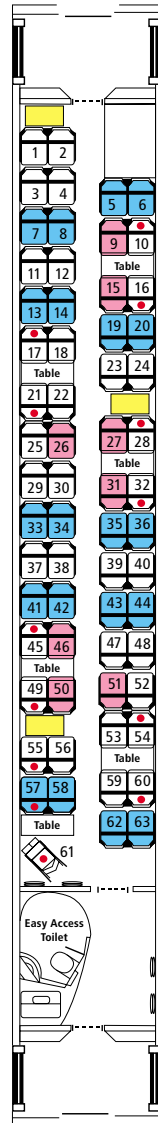

Pendolino trains

Coach A
Standard
46 seats
bike(s)
Quiet Zone

Coach B
Standard
62 seats
1 wheelchair

Coach C
Standard
48 seats
The Shop

Coach D
Standard
62 seats
1 wheelchair

Coach E
Standard
76 seats

Coach G
First Class
46 seats

Coach H
First Class
44 seats
Quiet Zone

Coach J
First Class
37 seats
1 wheelchair

Coach K
First Class
18 seats
Kitchen
Luggage

KEY: ■ = luggage area ■ = priority seats ■ = traveller seats ■ = limited/no view ■ = service point seat ● = power point seat = wheelchair position = luggage = bikes

Virgin Trains operates a no smoking policy on all its trains. All seats have a view unless shown otherwise. Seat reservations are displayed electronically above seats.