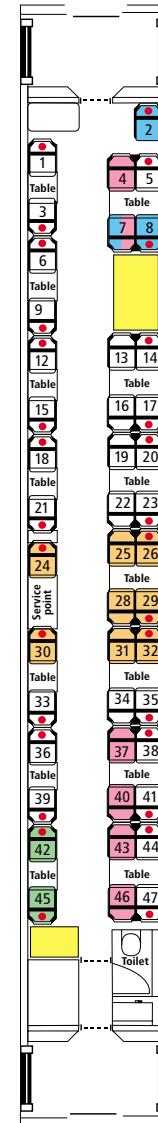

Pendolino trains

Coach A
Standard
46 seats
bike(s)
Quiet Zone

Coach B
Standard
62 seats
1 wheelchair

Coach C
Standard
48 seats
The Shop

Coach D
Standard
62 seats
1 wheelchair

Coach E
Standard
76 seats

Coach G
First Class
46 seats

Coach H
First Class
44 seats
Quiet Zone

Coach J
First Class
37 seats
1 wheelchair

Coach K
First Class
18 seats
Kitchen
Luggage

KEY: ■ = luggage area ■ = priority seats ■ = traveller seats ■ = limited/no view ■ = service point seat ● = power point seat = wheelchair position = luggage = bikes

Virgin Trains operates a no smoking policy on all its trains. All seats have a view unless shown otherwise. Seat reservations are displayed electronically above seats.