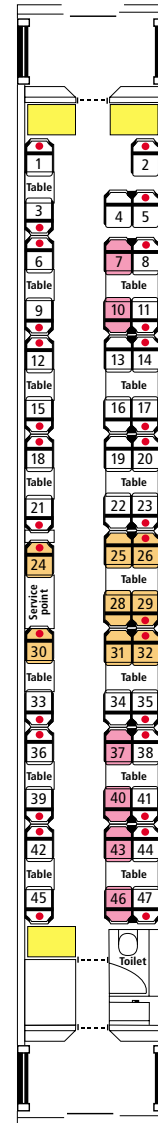

Pendolino trains

Coach A
Standard
46 seats
bike(s)
Quiet Zone

Coach B
Standard
62 seats
1 wheelchair

Coach C
Standard
48 seats
The Shop

Coach D
Standard
62 seats
1 wheelchair

Coach E
Standard
76 seats

Coach G
First Class
46 seats

Coach H
First Class
44 seats
Quiet Zone

Coach J
First Class
37 seats
1 wheelchair

Coach K
First Class
18 seats
Kitchen
Luggage

KEY: ■ = luggage area ■ = priority seats ■ = traveller seats ■ = limited/no view ■ = service point seat ● = power point seat = wheelchair position = luggage = bikes

Virgin Trains operates a no smoking policy on all its trains. All seats have a view unless shown otherwise. Seat reservations are displayed electronically above seats.