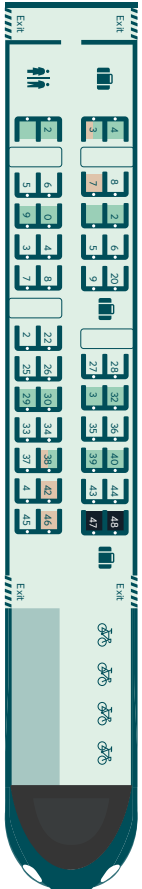

Pendolino seating plan

Coach A Standard

46 Seats
 4 B kes

Coach B Standard

60 Seats
 Whee char

Coach C Standard

48 Seats
 Shop

Coach D Standard

60 Seats
 Whee char

Coach E Standard

74 Seats

Coach F Standard

74 Seats

Coach U Standard

72 Seats

Coach G Standard

74 Seats

Coach H First Class/SP

44 Seats

Coach J First Class/SP

37 Seats
 Whee char

Coach K First Class

18 Seats

Key

- Priority Seats
- Limited/no view
- Traveller Seats
- Bike Seats
- Power point

Seat reservations are displayed electronically above seats.