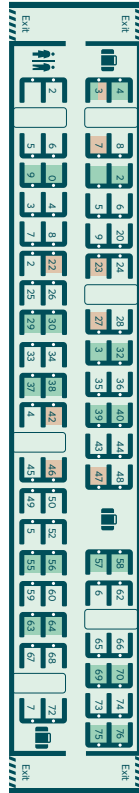

Pendolino seating plan

Coach A Standard

46 Seats
 4 B kes

Coach B Standard

60 Seats
 Whee char

Coach C Standard

48 Seats
 Shop

Coach D Standard

60 Seats
 Whee char

Coach E Standard

74 Seats

Coach F Standard

74 Seats

Coach U Standard

72 Seats

Coach G Standard

74 Seats

Coach H First Class/SP

44 Seats

Coach J First Class/SP

37 Seats
 Whee char

Coach K First Class

18 Seats

Key

- Priority Seats
- Limited/no view
- Traveller Seats
- Bike Seats
- Power point

Seat reservations are displayed electronically above seats.