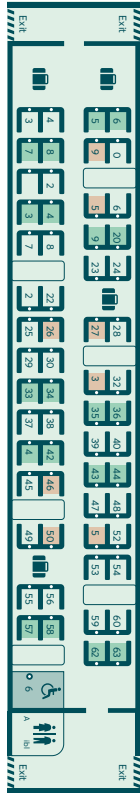

Pendolino seating plan

Coach A Standard

46 Seats
 4 B kes

Coach B Standard

60 Seats
 Whee char

Coach C Standard

48 Seats
 Shop

Coach D Standard

60 Seats
 Whee char

Coach E Standard

74 Seats

Coach F Standard

74 Seats

Coach U Standard

72 Seats

Coach G Standard

74 Seats

Coach H First Class/SP

44 Seats

Coach J First Class/SP

37 Seats
 Whee char

Coach K First Class

18 Seats

Key

- Priority Seats
- Limited/no view
- Traveller Seats
- Bike Seats
- Power point

Seat reservations are displayed electronically above seats.