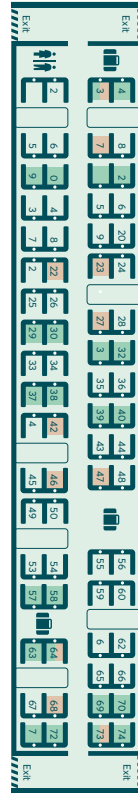

Pendolino seating plan

Coach A Standard

46 Seats
 4 B kes

Coach B Standard

60 Seats
 Whee char

Coach C Standard

48 Seats
 Shop

Coach D Standard

60 Seats
 Whee char

Coach E Standard

74 Seats

Coach F Standard

74 Seats

Coach U Standard

72 Seats

Coach G Standard

74 Seats

Coach H First Class/SP

44 Seats

Coach J First Class/SP

37 Seats
 Whee char

Coach K First Class

18 Seats

Key

- Priority Seats
- Limited/no view
- Traveller Seats
- Bike Seats
- Power point

Seat reservations are displayed electronically above seats.