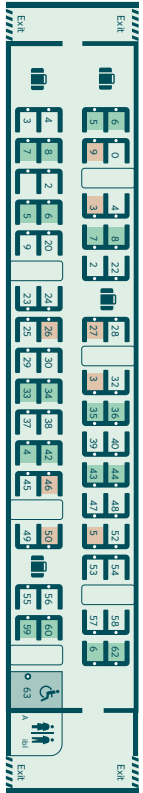

Pendolino seating plan

Coach A Standard

46 Seats
 4 B kes

Coach B Standard

60 Seats
 Whee char

Coach C Standard

48 Seats
 Shop

Coach D Standard

60 Seats
 Whee char

Coach E Standard

74 Seats

Coach F Standard

74 Seats

Coach U Standard

72 Seats

Coach G Standard

74 Seats

Coach H First Class/SP

44 Seats

Coach J First Class/SP

37 Seats
 Whee char

Coach K First Class

18 Seats

Key

- Priority Seats
- Limited/no view
- Traveller Seats
- Bike Seats
- Power point

Seat reservations are displayed electronically above seats.