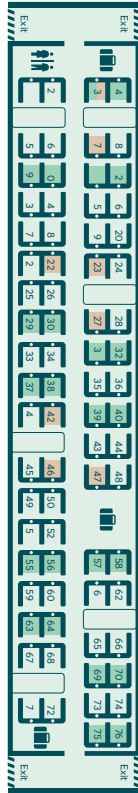

Pendolino seating plan

Coach A Standard

46 Seats
 4 B kes

Coach B Standard

60 Seats
 Whee char

Coach C Standard

48 Seats
 Shop

Coach D Standard

60 Seats
 Whee char

Coach E Standard

74 Seats

Coach F Standard

74 Seats

Coach U Standard

72 Seats

Coach G Standard

74 Seats

Coach H First Class/SP

44 Seats

Coach J First Class/SP

37 Seats
 Whee char

Coach K First Class

18 Seats

Key

- Priority Seats
- Limited/no view
- Traveller Seats
- Bike Seats
- Power point

Seat reservations are displayed electronically above seats.